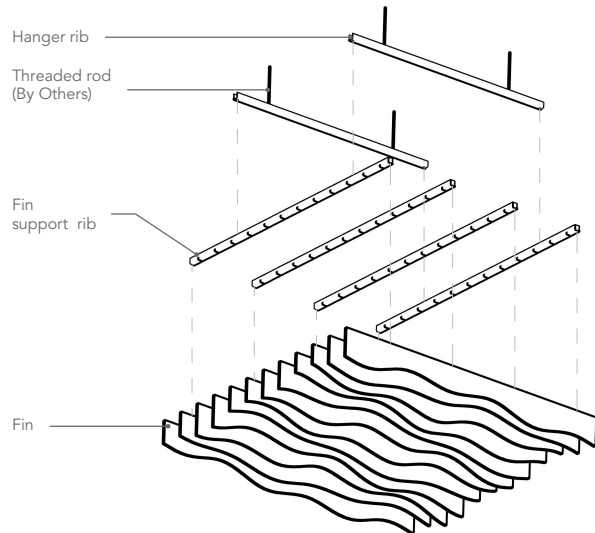

Modular & Dynamic

Acoustical Systems

Easy Installation

Open Versatility

Quick Ship Options

Performance & Sustainable Practices

+ PLAN

- 86% open in plan
- Open percentage allows for the installation of sprinklers from above or between fins (reference your local building codes)
- Cameras, sensors, sprinklers, and lighting can be concealed between fins

*All dimensions nominal

+ SECTIONAL ELEVATION

+ COMPONENT DIAGRAM

Part	Material	Dimensions	Color	Material Thickness
Fin	Soft Sound®	25cm Deep	See Standard Color Chart	12mm Soft Sound®
Rib	Steel	230cm L		2mm Steel