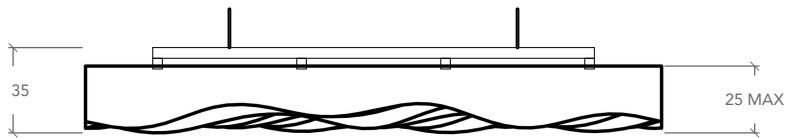

Modular & Dynamic

Acoustical Systems

Easy Installation

Open Versatility

Quick Ship Options

Performance & Sustainable Practices

+ PLAN

- 86% open in plan
- Open percentage allows for the installation of sprinklers from above or between fins (reference your local building codes)
- Cameras, sensors, sprinklers, and lighting can be concealed between fins

*All dimensions nominal

+ SECTIONAL ELEVATION

+ COMPONENT DIAGRAM

Part	Material	Dimensions	Color	Material Thickness
Fin	Soft Sound®	25cm Deep	See Standard Color Chart	12mm Soft Sound®
Rib	Steel	230cm L		2mm Steel