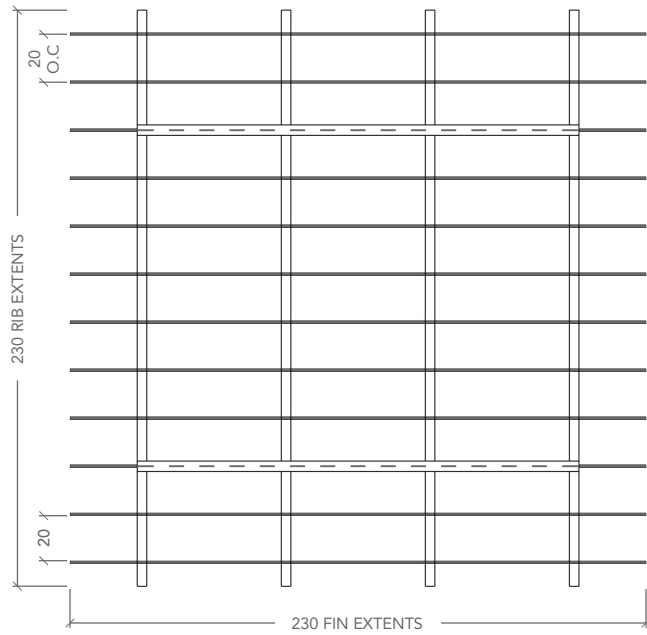

+ PLAN

- 86% open in plan
- Open percentage allows for the installation of sprinklers from above or between fins (reference your local building codes)
- Cameras, sensors, sprinklers, and lighting can be concealed between fins

*All dimensions nominal